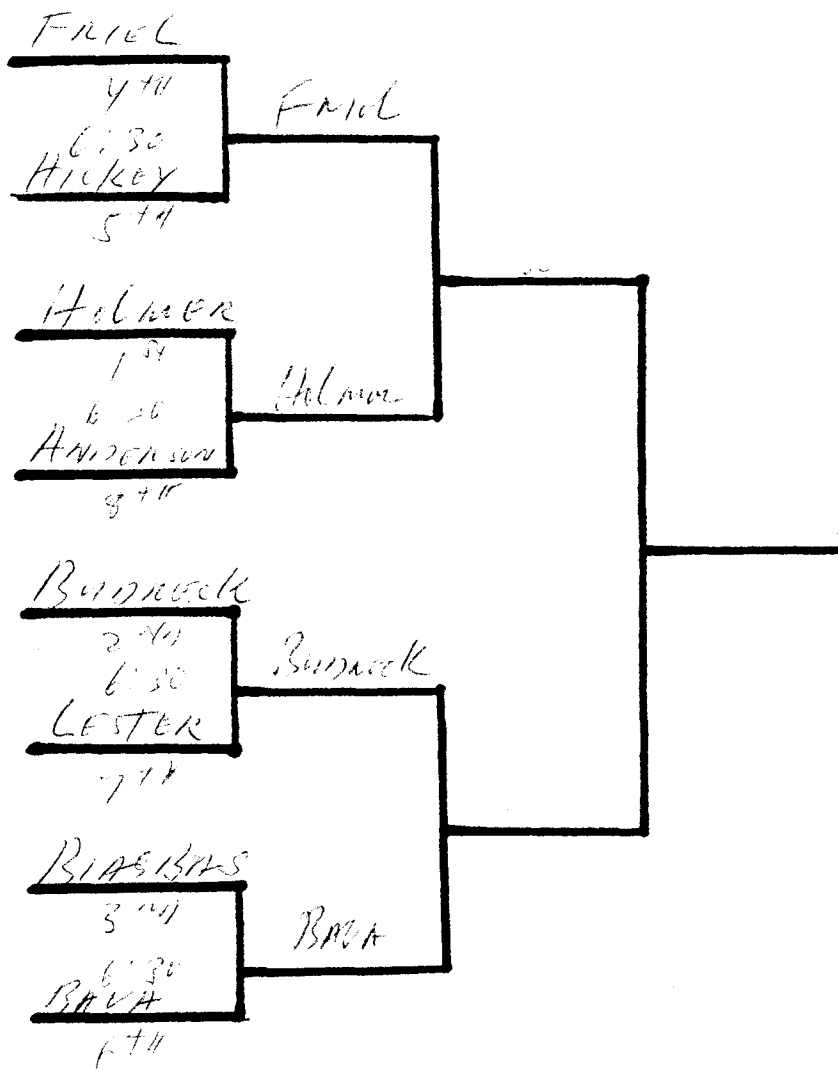

# The Beach Ball

Monday

## Single Elimination Tournament

Best 2/3 game to 25, cap at 27

Highest seed gets choice of courts

~~(If equal seeding, a game of chance decides)~~

No Time Limit